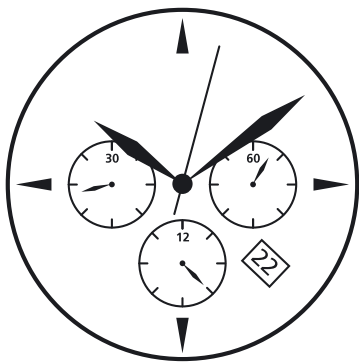

SEED VMF 3022/12

CHRONOGRAPH AUTOMATIC EXTRA THIN

The Seed VMF 3022/12 movement is an extra-thin automatic chronograph. The date display at the 4:30 position adds to the attractiveness of this movement, of small dimensions yet elegant, reliable and precise.

FITTING DIAMETER

28.00 mm (1 1/2")

DEPTH

6.07 mm

INDICATIONS AND FUNCTIONS

Hour, minute, small seconds at 3 o'clock, date in a window at 4:30, chronograph with center seconds, 30-minute counter at 9 o'clock, 12-hour counter at 6 o'clock

WINDING DIRECTION

Single direction in clockwise sense of the oscillating weight viewing from the dial side

POWER RESERVE

From 50 to 45 hours depending on the complication added

CHRONOMETRY

Double-barrel rapid rotation in series
Variable inertia balance

NUMBER OF JEWELS

28

SPECIFIC FEATURES AND FINISHES

- Plate circular-grained and rhodium-plated on dial side and bridges side
- Bridges circular-grained and rhodium-plated, dial side
- Bridges with Côtes de Genève decor, rhodium-plated, bicolour engraving
- Bevels, counterbores and apertures diamond-polished
- Ceramic ball-bearing
- Pivots and flanges rolled
- Wheels circular-grained on 2 faces
- Flat-head screws, locked
- Bridges hand-bevelled with piercer